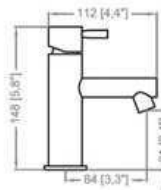

avirex

701026

Miscelatore lavello canna girevole
Single lever mixer with swivel spout

Cartuccia - Cartridge
CAR.K35A

7030.16

Miscelatore lavabo canna lunga
Single lever mixer with long spout

Cartuccia - Cartridge
CAR-I-M25S

7030

Miscelatore lavabo
Single lever mixer

Cartuccia - Cartridge
CAR-I-M25S

7035

Miscelatore bidet
Single lever bidet mixer

Cartuccia - Cartridge
CAR-I-M25S

7030/A

Miscelatore lavabo
con canna lunga e prolunga
*Single lever mixer
with long spout and extension*